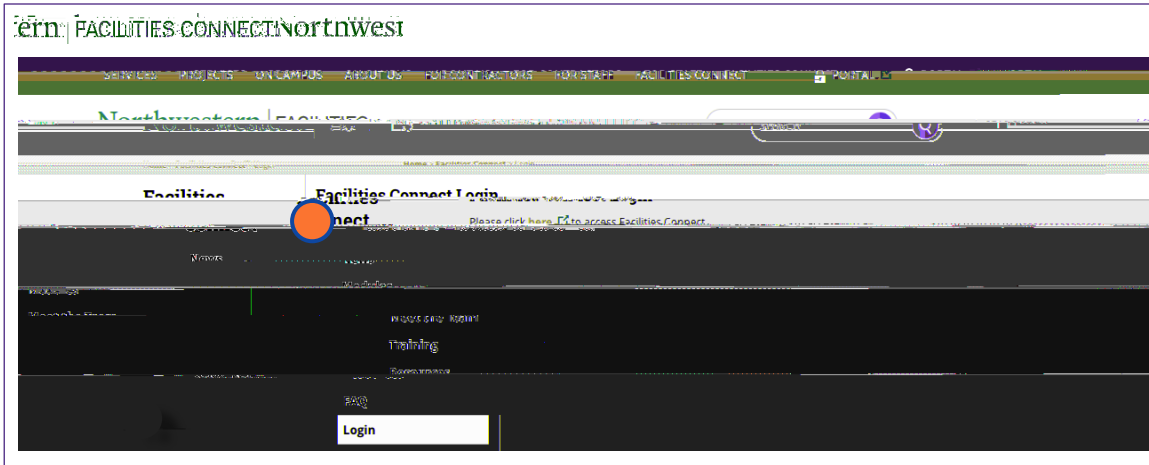

REQUEST CENTRAL – ACCESS AND NAVIGATION

This job aid is intended to assist NU Facilities Service Requesters with access Facilities Connect Request Central through Facilities website and provide an overview of the Request Central Homepage.

1

Access Facilities Connect via the NU Facilities website: <https://www.northwestern.edu/fm/connect/>

Locate the  option

2

Access  through the Single Sign On portal:

 To login, enter your  and